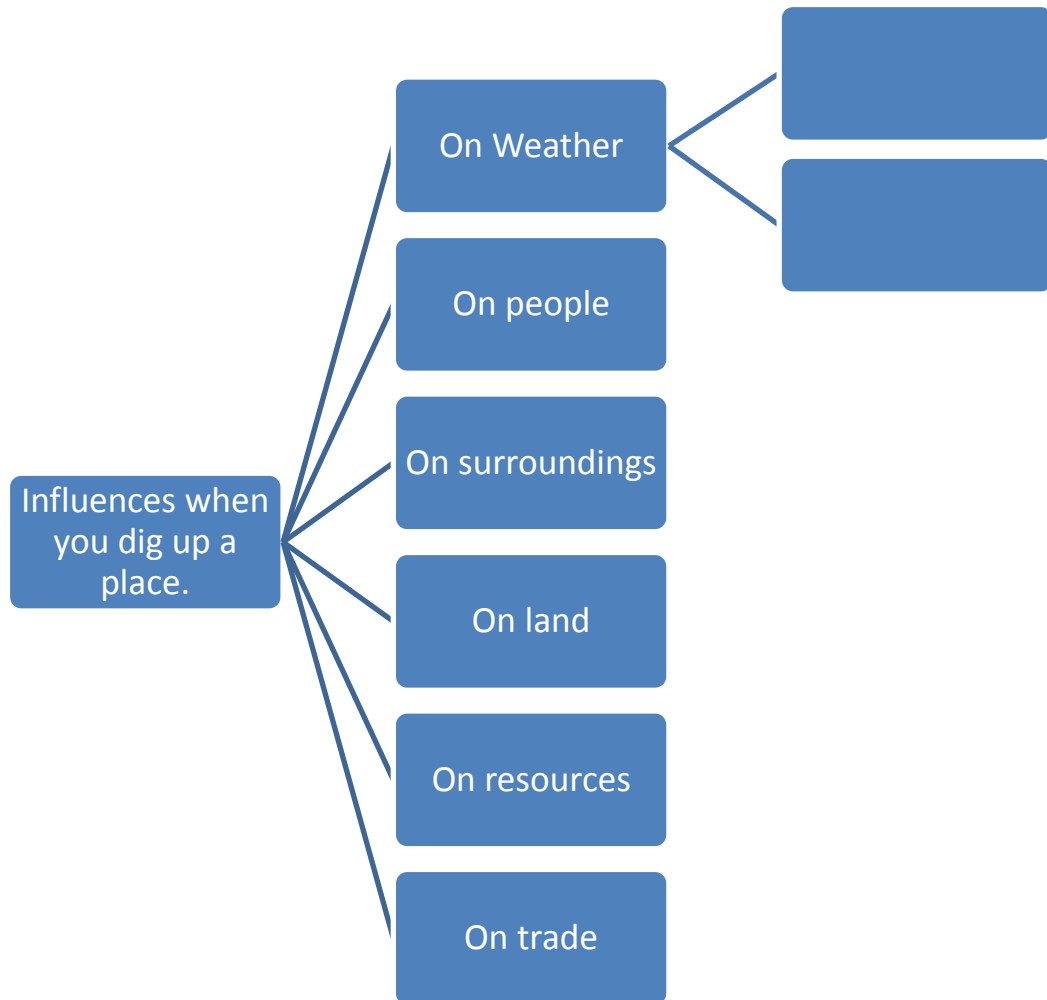

### Answer the Following:-

1. Differentiate between open-cast mining and deep-digging.

2. Complete the web.

### **Open cast mining**

It is also called Surface mining.

We remove the dirt and vegetation just from the surface.

Eg. Coal is extracted through surface mining

### **Sub-surface mining**

It is also called deep-digging.

Ores are extracted through making vertical holes (shafts) deep down the ground.

Eg. Oil extraction

Q2.

On weather: Ozone layer depletion

Global warming

On people: Health issues

Can be fatal

On surroundings: No proper pack-up

Traffic

On land: Damaged roads

Dirt

On resource: Wastage

Improper refinery